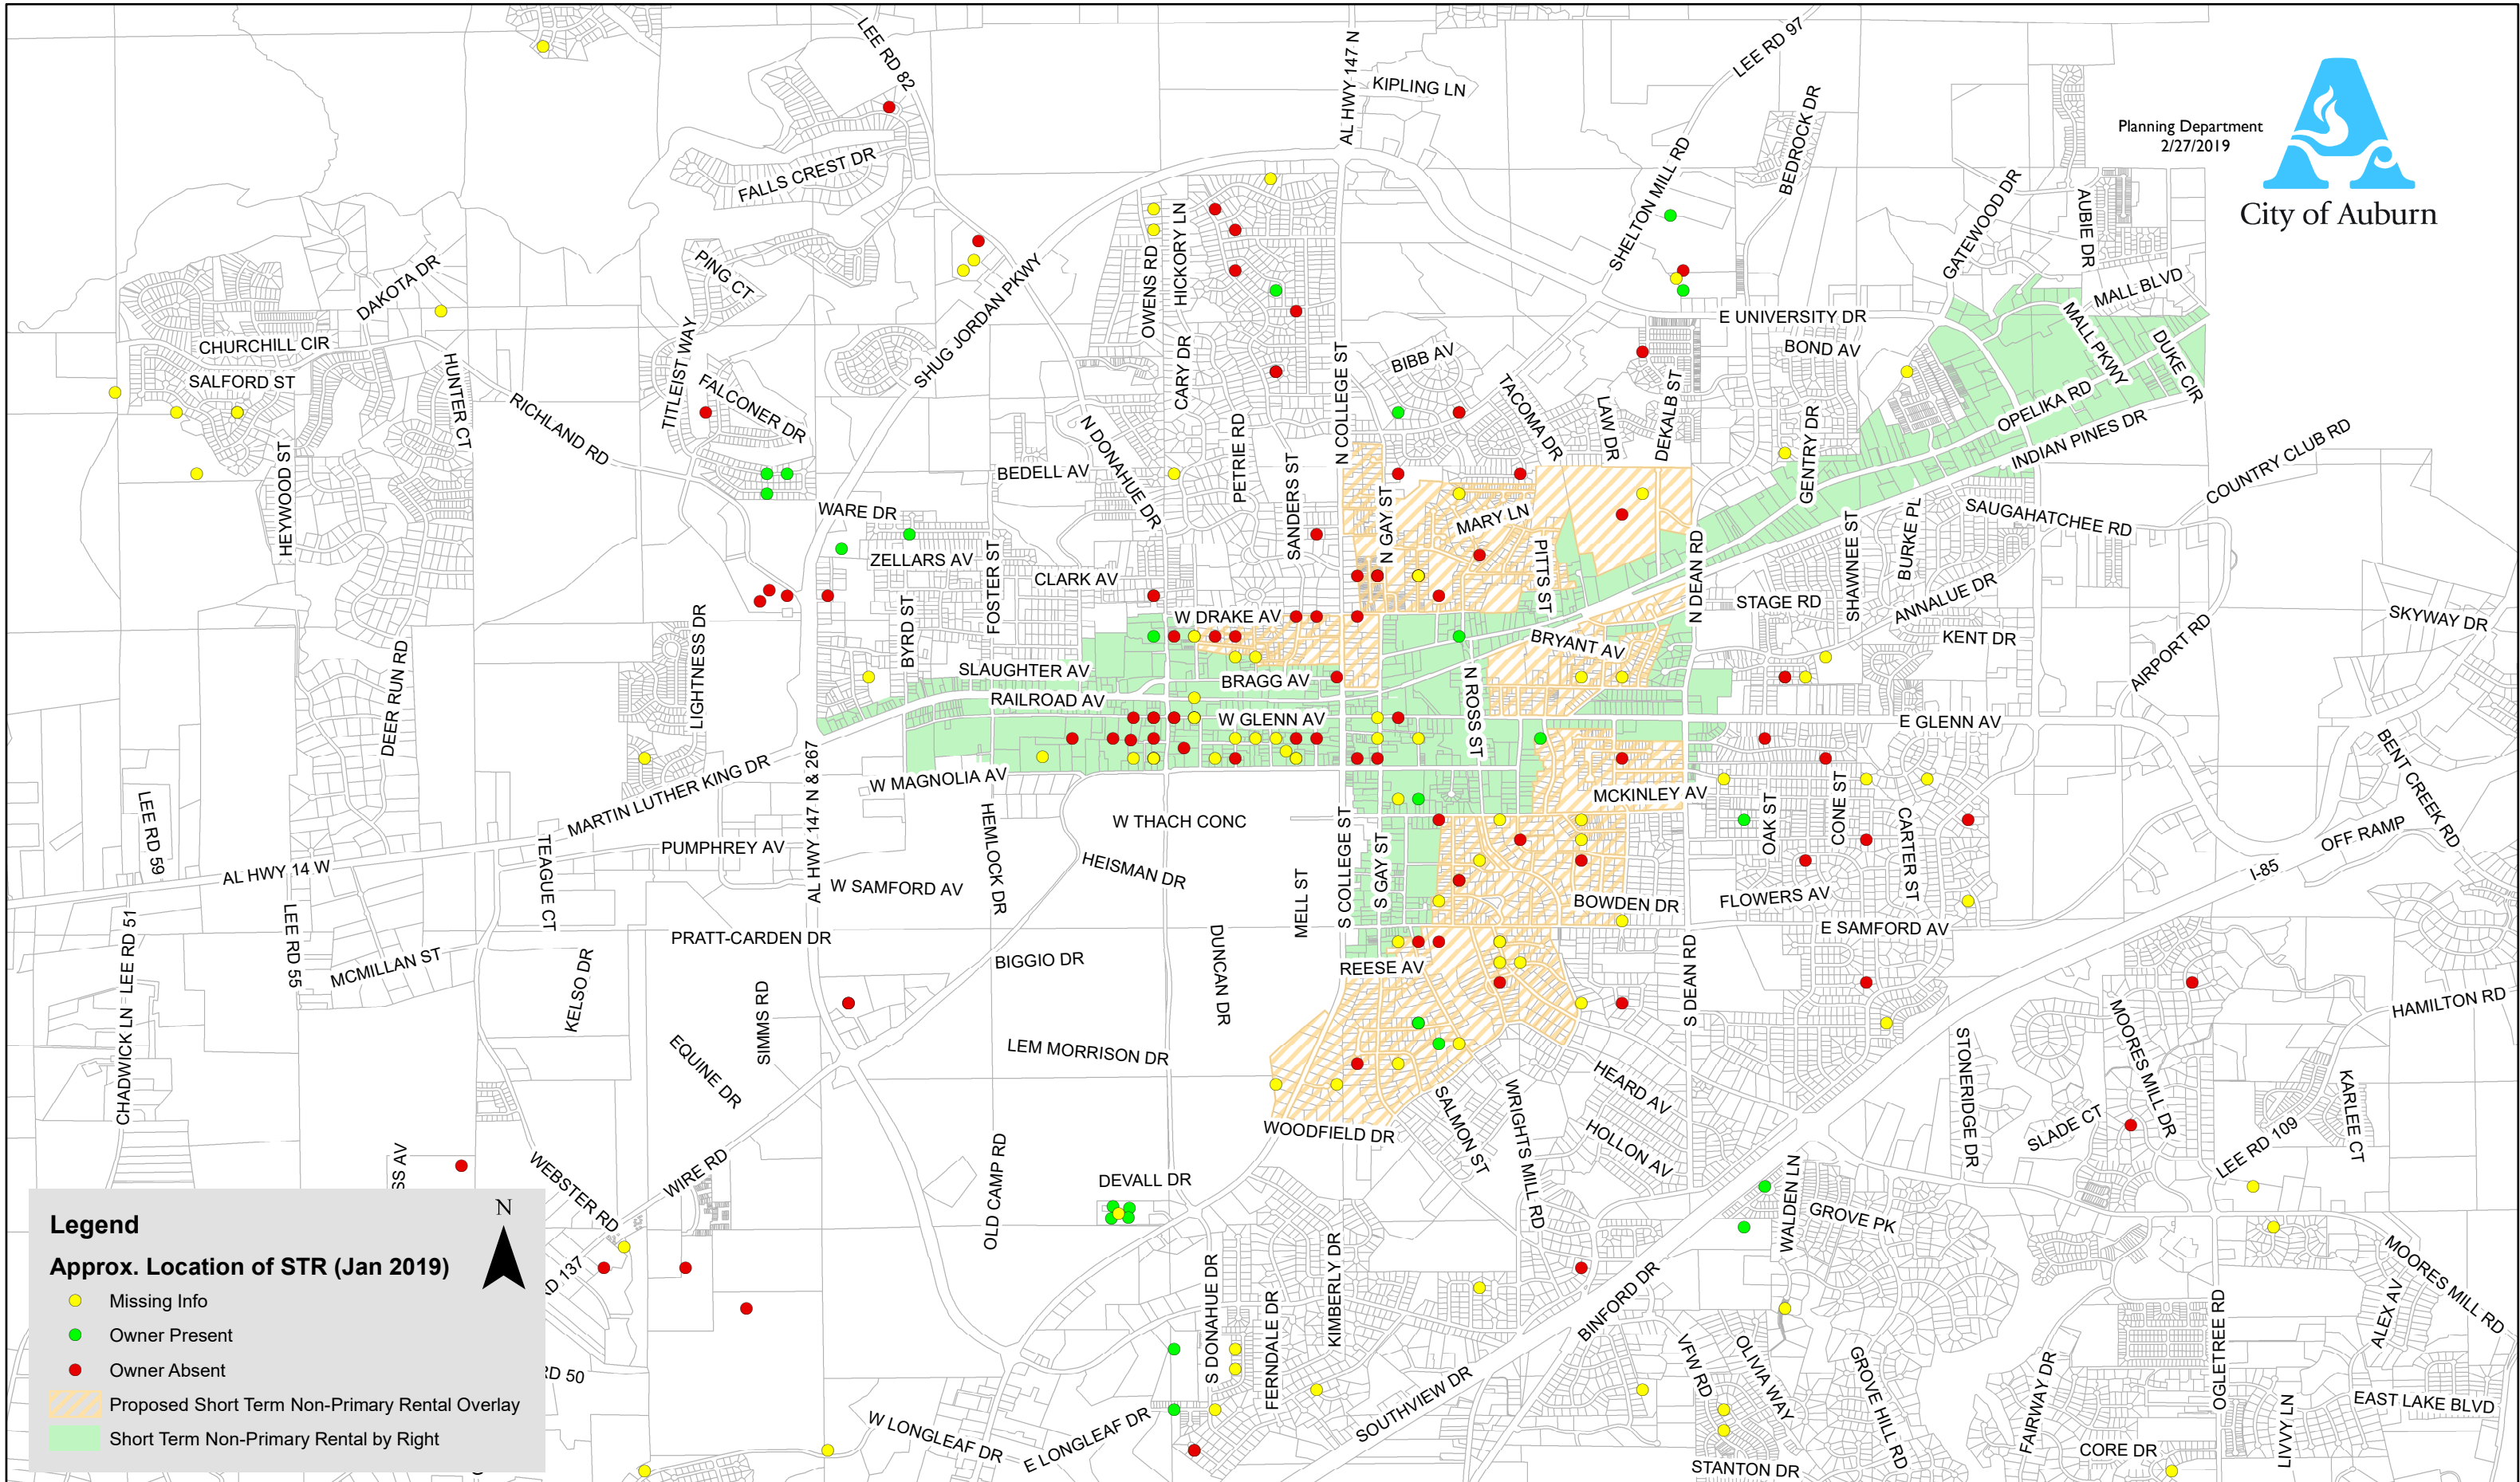

Approximate Location of STR by Owner Absence

Planning Department
2/27/2019

City of Auburn

Legend
Approx. Location of STR (Jan 2019)

- Missing Info
- Owner Present
- Owner Absent
- Proposed Short Term Non-Primary Rental Overlay
- Short Term Non-Primary Rental by Right

Short term rental location data provided by STR Helper. Locations are approximate and are not intended to reflect the actual address, parcel, or structure of any short term rental activity.

The City of Auburn, Alabama does not guarantee or warrant the accuracy of this map or any information contained herein. Information may contain errors and should be verified by an appropriately qualified, licensed and independent professional.